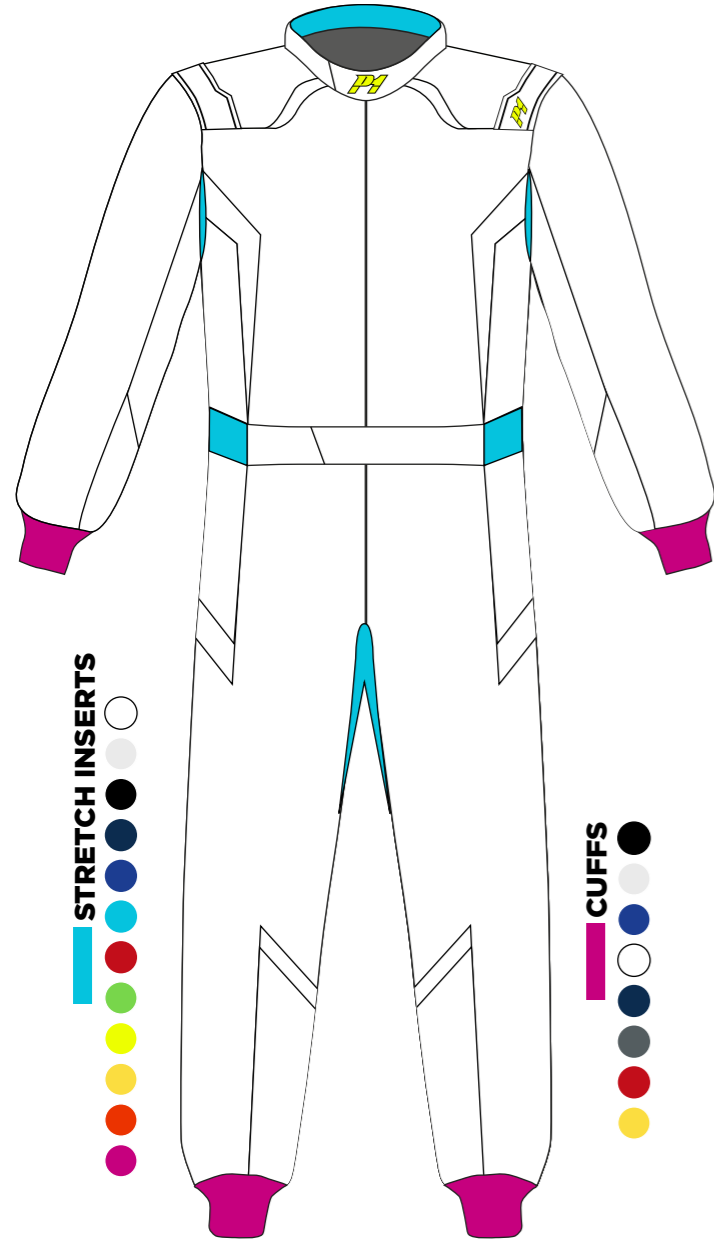

RS RANGE - AVAILABLE COMBINATIONS

FABRIC INSERTS

DRIVER NAME: XXX

SUIT BASE: PRO-R

DATE: XXX

FLAG: XXX

XXX

RELEASE: XXX XXX

XXX

STRETCH INSERTS

CUFFS

CUSTOMIZED SUIT